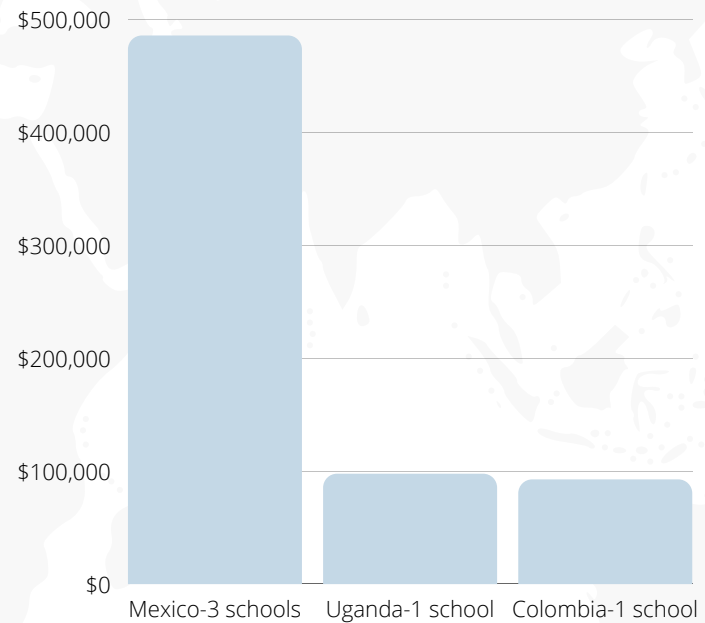

Mexico: \$485,529.20 Uganda: \$97,395.40 Colombia: \$92,362.40

FINANCIALS

\$734,497

Total donation revenue in the past fiscal year

ACTIVE DONORS: **837**

LAST YEARS DONORS: **688**

21.65% growth

LARGEST GIFT: **\$25,000**